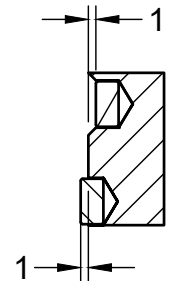

DETAIL A
 SCALE 4:1
 Indicator Notch

Everything past the 5mm indicator notch depth is arbitrary geometry, specific to each module.

SECTION B-B
 SCALE 1:1
 Magnet Depth Stagger

Magnet polarities and depths alternate as shown.