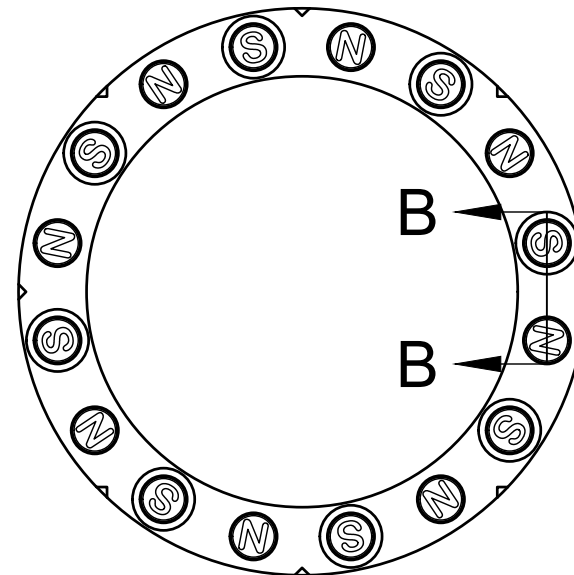

DETAIL A
 SCALE 4:1
 Indicator Notch

Everything past the 5mm indicator notch depth is arbitrary geometry, specific to each module.

SECTION B-B
 SCALE 1:1
 Magnet Depth Stagger

Magnet polarities and depths alternate as shown.