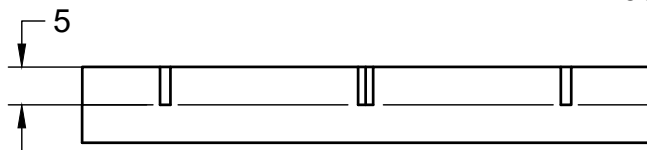

DETAIL A
 SCALE 4:1
 Indicator Notch

Everything past the 5mm indicator notch depth is arbitrary geometry, specific to each module.

SECTION B-B
 SCALE 1:1
 Magnet Depth Stagger

Magnet polarities and depths alternate as shown.